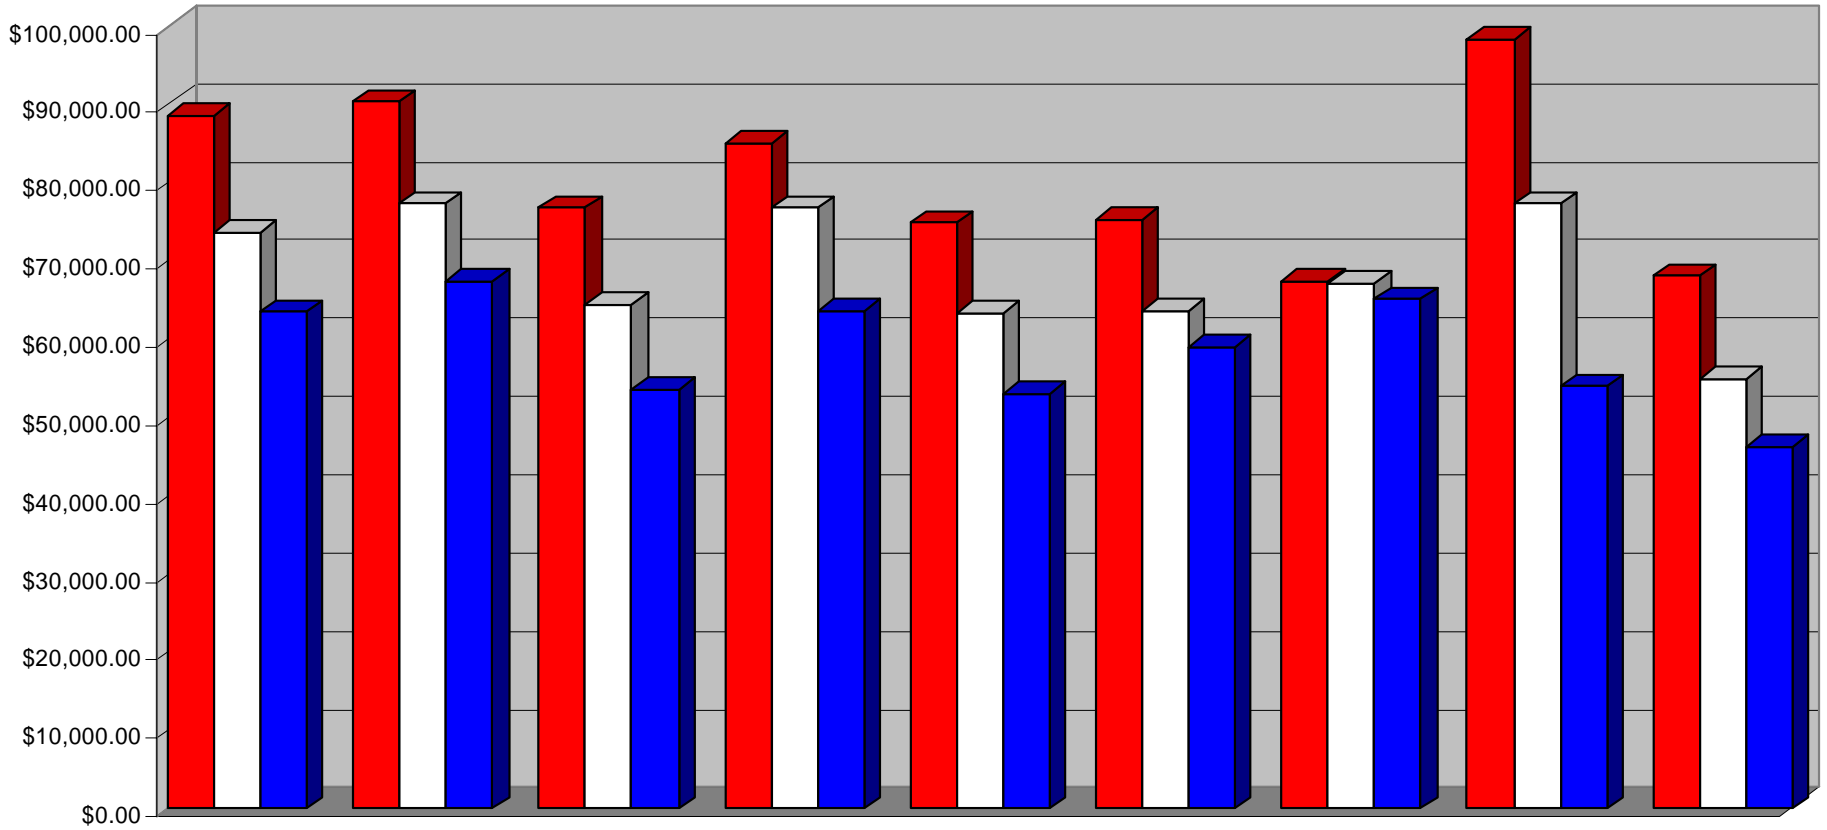

Average Assistant Professor Salaries

Public
Research Ext

Private
Research Ext

Public
Research Int

Private
Research Int

Public
Masters I

Private
Masters I

Public
MS II

Private
MS II

Public
Specialized

PU & PR
Bac. Gen.