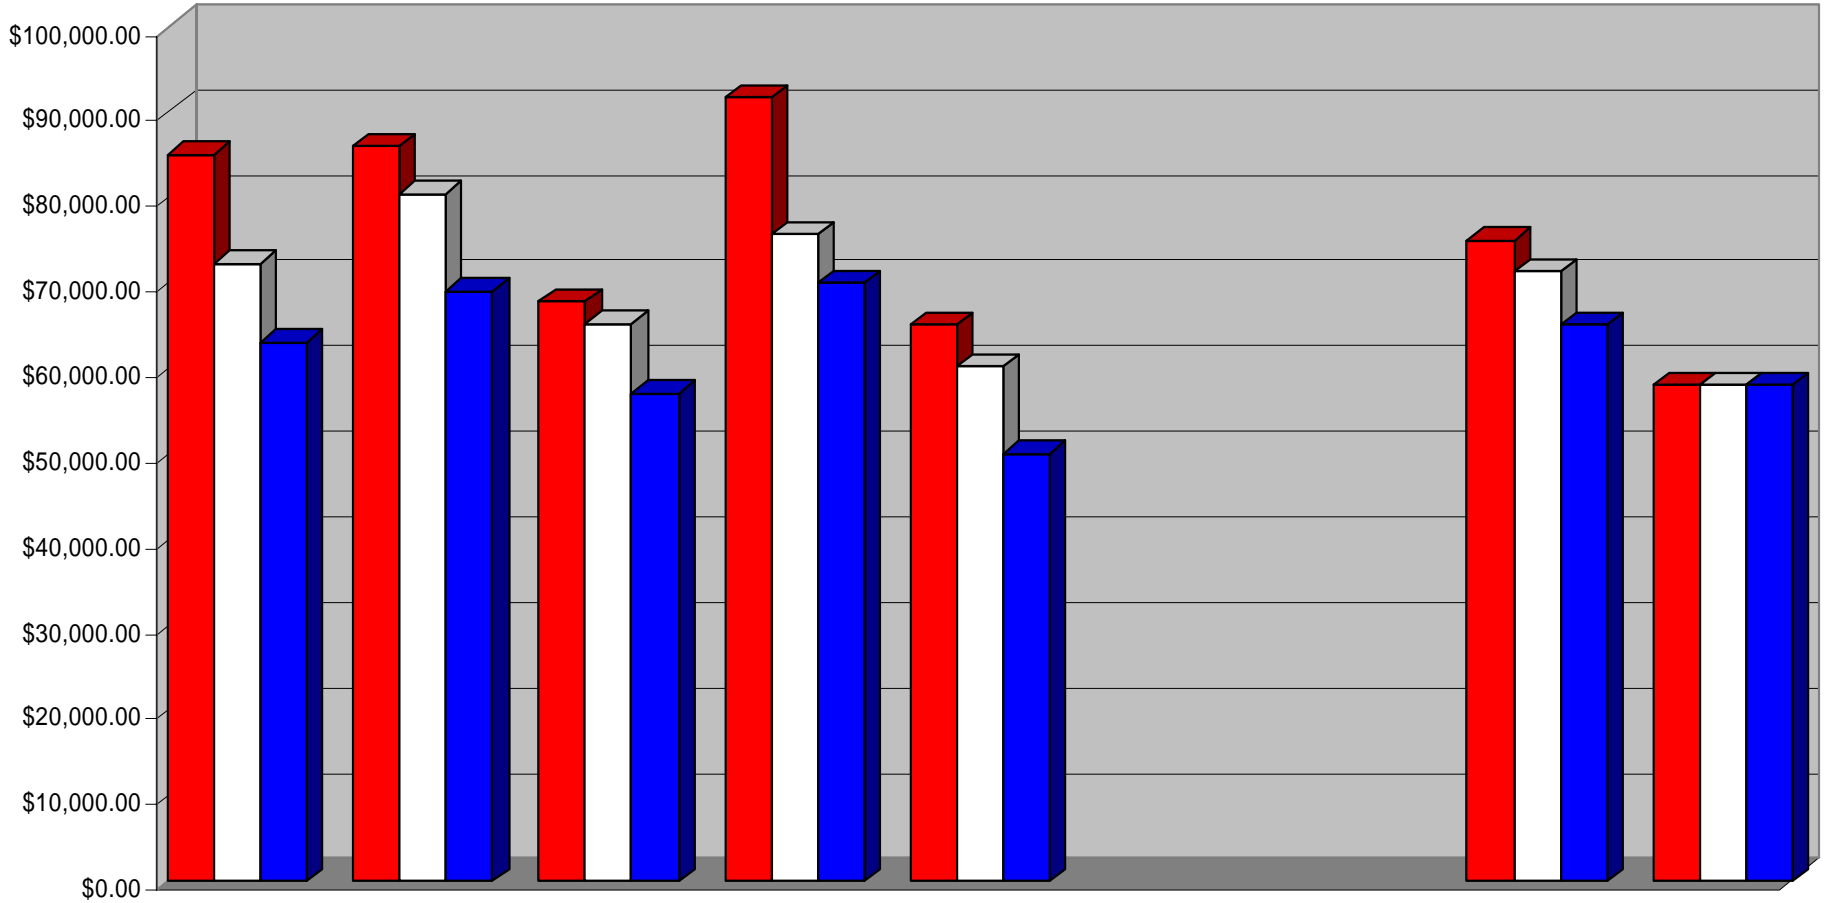

Average New Assistant Professor Salaries

Public
Research Ext

Private
Research Ext

Public
Research Int

Private
Research Int

Public
Masters I

Private
Masters I

Public
MS II
Specialized

PU & PR
Bac. Gen.