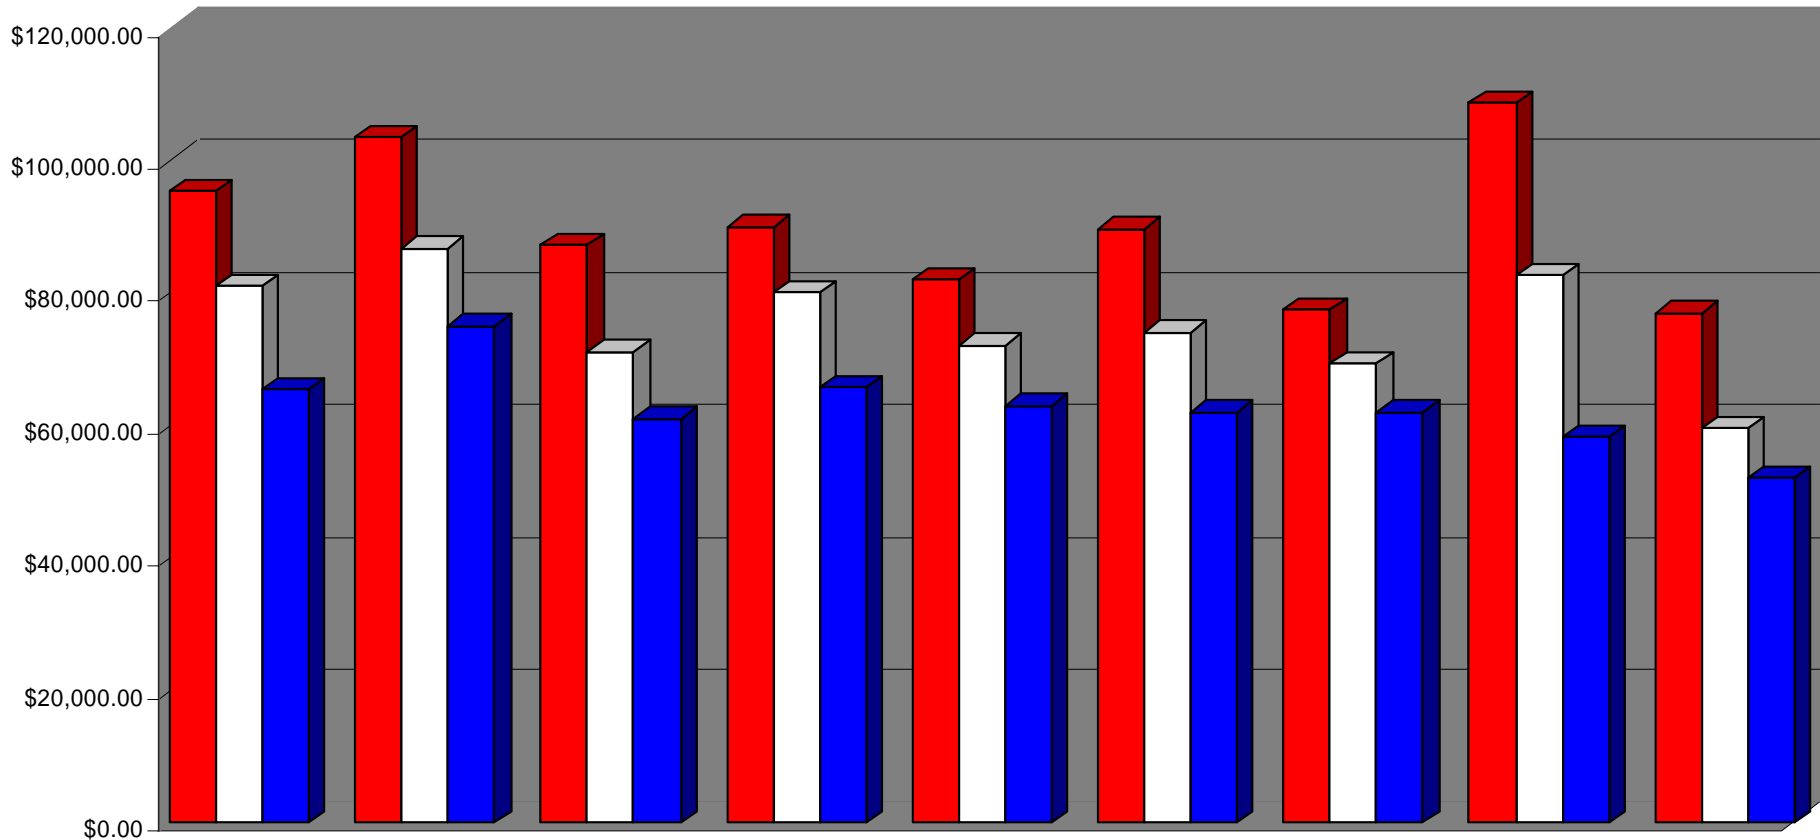

Average Associate Professor Salaries

Public Research Ext

Private Research Int

Public Masters I

Private MS II

Public Specialized

PU & PR Bac. Gen.