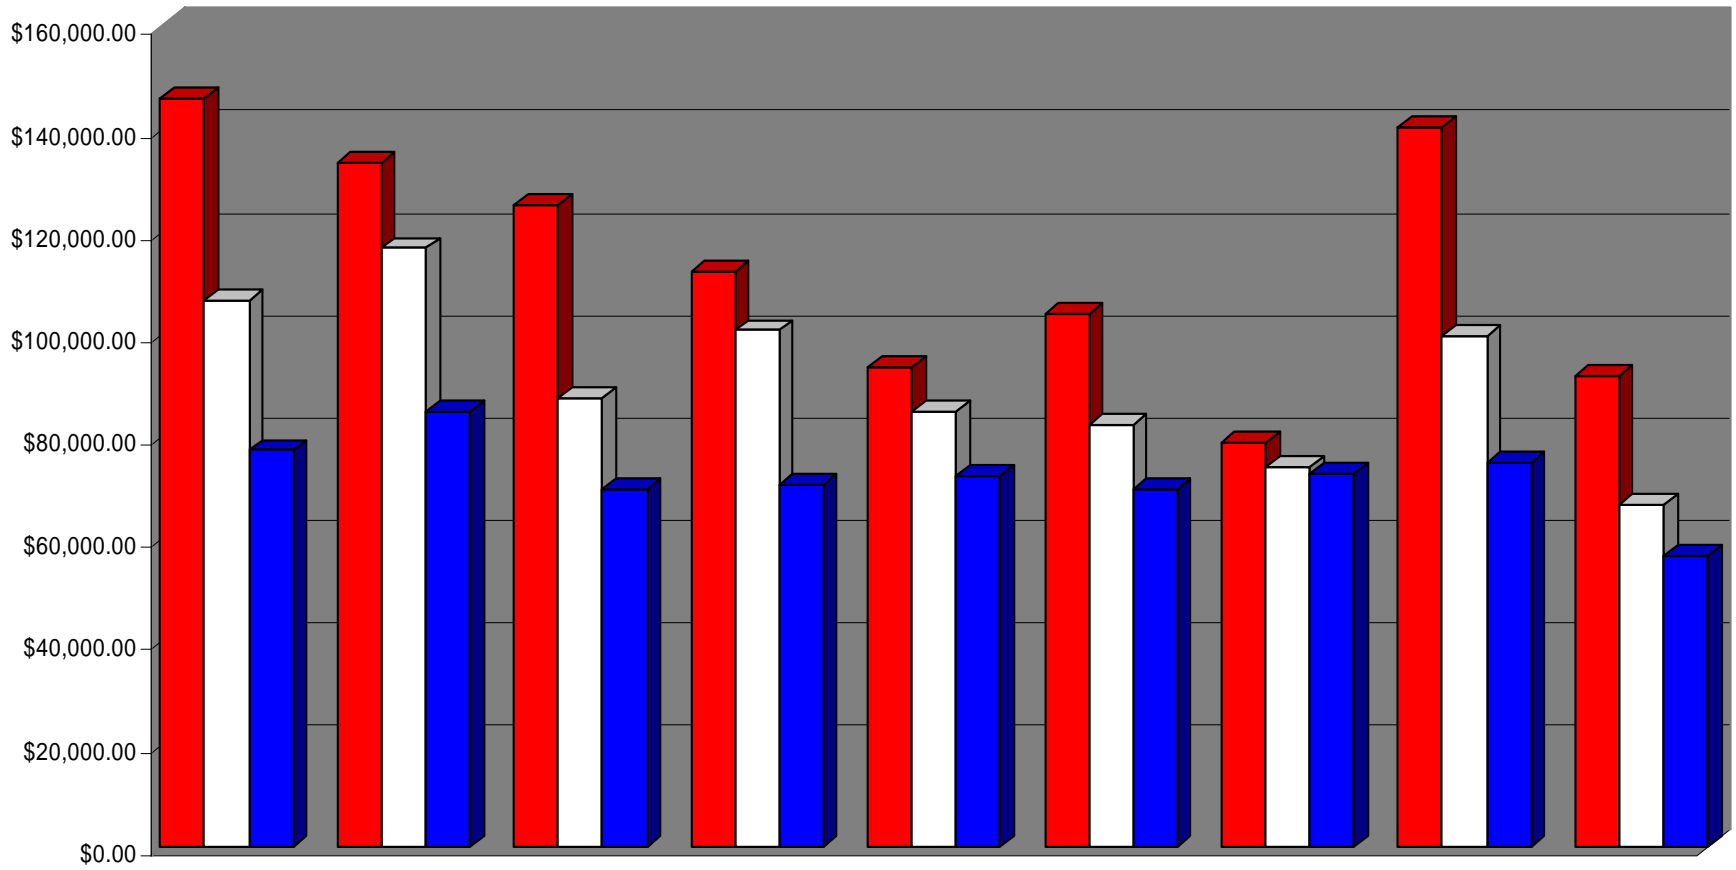

Average Professor Salaries

Public
Research

Private
Ext

Public
Research Int

Private
Masters I

Public
Masters I

Private
MS II

Public
Specialized

PU & PR
Bac. Gen.