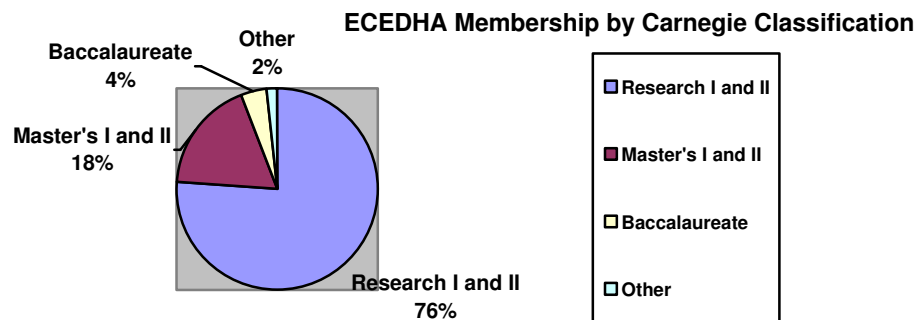

- Approximately 175 ECE department heads from across North America attend the annual meeting.
- Nearly 290 ECE departments are active ECEDHA members or affiliates and utilize the official ECEDHA Web site regularly.
- 28 ECEDHA affiliates are located in Canada.
- Some computer science and engineering technology departments are also represented in ECEDHA membership.

Carnegie Classification of ECEDHA Membership

- 219 universities are doctorate-granting institutions falling into Carnegie Class Research Extensive and Intensive
  - Individual institutions in the Doctorate-Granting Carnegie Class average the following:
    - Nearly 35 full-time faculty members and 16 associate and assistant professors
    - More than $3.2 million in research funds per institution
- 52 universities fall into Carnegie Classification Master's Colleges and Universities I and II
  - Individual institutions in Master's Colleges and Universities I and II average the following:
    - 10 full-time faculty members and more than seven professors and assistant professors
    - More than $130,000 in research funds per institution
- 12 universities fall into the Baccalaureate College classification
  - Individual institutions in the Baccalaureate College classification average the following:
    - 37 full-time faculty members and 20 associate and assistant professors
    - More than $100,000 in research funds per institution